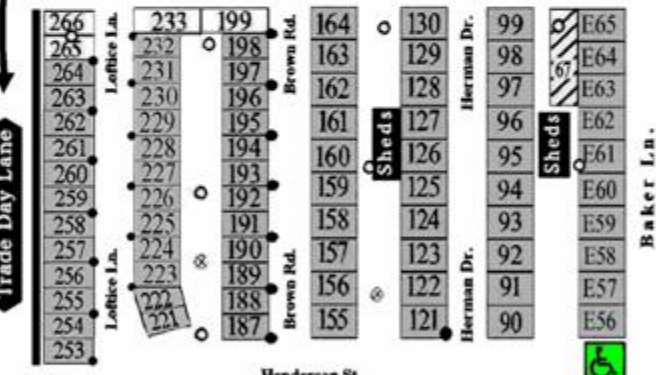

Shopper Parking

Shopper Parking

Assigned Parking

Trade Day Lane

Trade Day Lane

Trade Day Lane

Vendor Entrance

Shopper Parking

Gate 1

Shopper Parking

Gate 2

US380

US380

US380

US380

Creek

To Gate 3