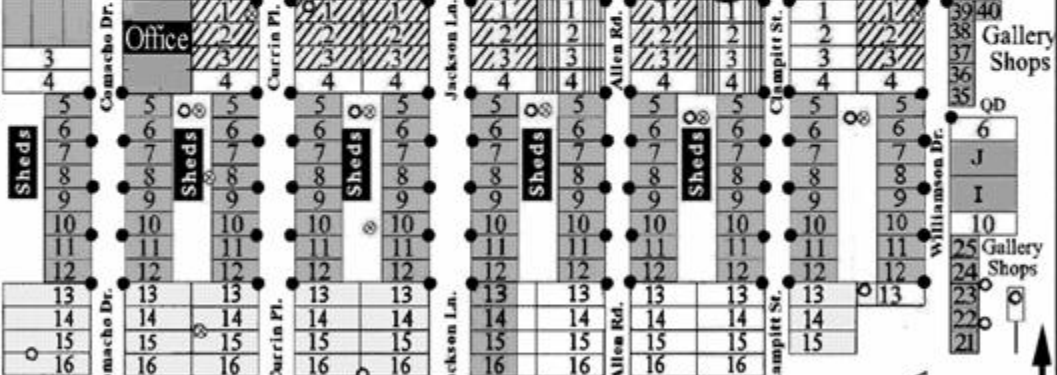

Shopper Parking

Shopper Parking

Assigned Parking

Trade Day Lane

Trade Day Lane

Trade Day Lane

Vendor Entrance

Shopper Parking

Gate 1

Shopper Parking

Gate 2

US380

US380

US380

US380

Creek

To Gate 3