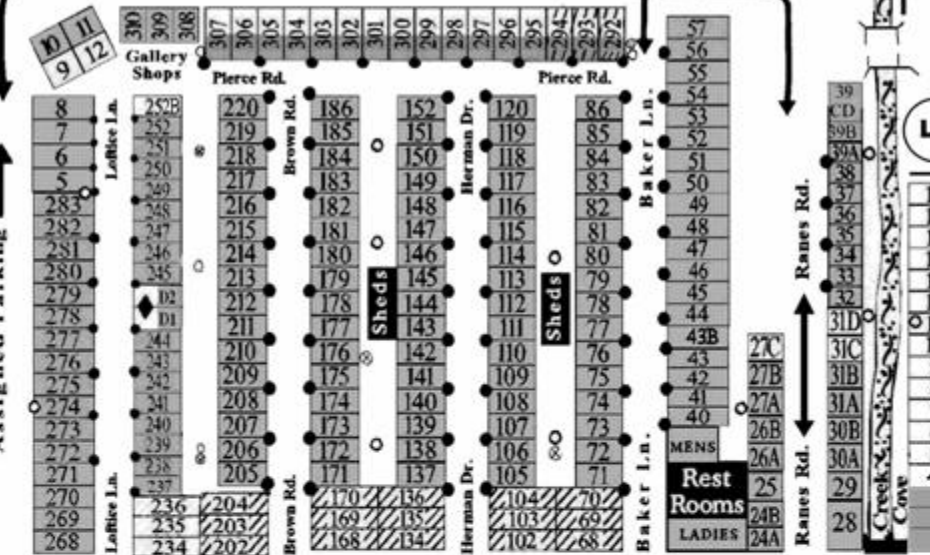

Shopper Parking

Shopper Parking

Assigned Parking

Trade Day Lane

Trade Day Lane

Trade Day Lane

Vendor Entrance

Shopper Parking

Gate 1

Shopper Parking

Gate 2

US380

US380

US380

US380

Creek

To Gate 3